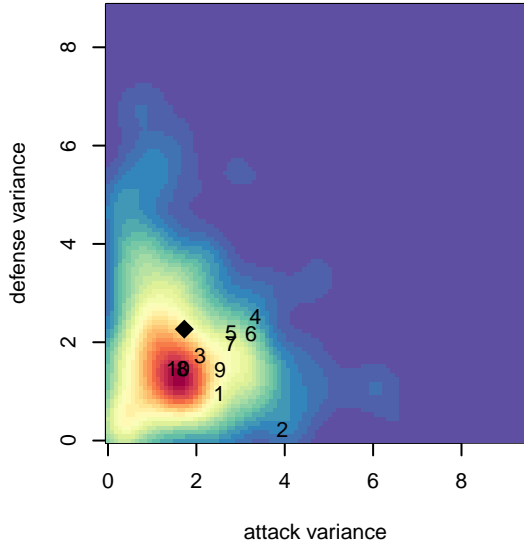

# CSC Storm B00

Corvallis SC Storm  
 Corvallis, OR  
 B00 total strength=1086  
 attack=3.53 defense=2.05  
 fall league = PTT-B B00 Championship  
 spr league = Spr OYS B00 Div 1  
 notes= Corvallis United SC and Valley FC merge

alt names used:  
 CSC Storm U14 Boys  
 Corvallis SC U14B  
 Corvallis SC Storm  
 Corvallis SC 00B  
 Corvallis SC 00B  
 Corvallis SC 00B

Venues played:  
 2014 Capital Cup BU14 Gold  
 2014 Beaverton Cup BU14 Silver  
 2014 Mt Hood Challenge U14  
 2014 PTT-B B00 Championship  
 2014 OYS Presidents Cup B00  
 2014 Spr OYS B00 Division 1

**attack and defense variance (black dot)  
relative to other teams  
and top 10 in region**

**attack and defense rating  
relative to others at age  
and all opponents in last 13 months**

**Performance relative to 13 month average**