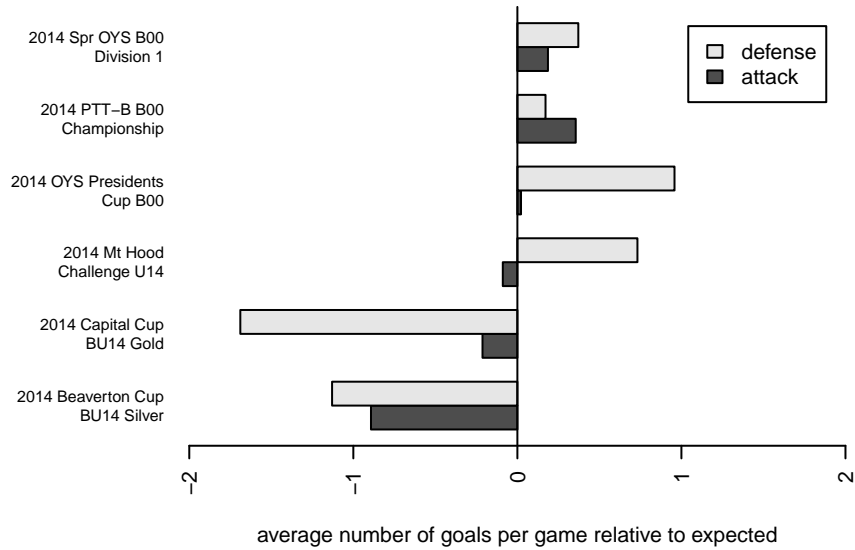

# CSC Storm B00

Corvallis SC Storm  
 Corvallis, OR  
 B00 total strength=1086  
 attack=3.53 defense=2.05  
 fall league = PTT-B B00 Championship  
 spr league = Spr OYS B00 Div 1  
 notes= Corvallis United SC and Valley FC merge

alt names used:  
 CSC Storm U14 Boys  
 Corvallis SC U14B  
 Corvallis SC Storm  
 Corvallis SC 00B  
 Corvallis SC 00B  
 Corvallis SC 00B

Venues played:  
 2014 Capital Cup BU14 Gold  
 2014 Beaverton Cup BU14 Silver  
 2014 Mt Hood Challenge U14  
 2014 PTT-B B00 Championship  
 2014 OYS Presidents Cup B00  
 2014 Spr OYS B00 Division 1

**attack and defense variance (black dot)  
relative to other teams  
and top 10 in region**

**attack and defense rating  
relative to others at age  
and all opponents in last 13 months**

**Performance relative to 13 month average**