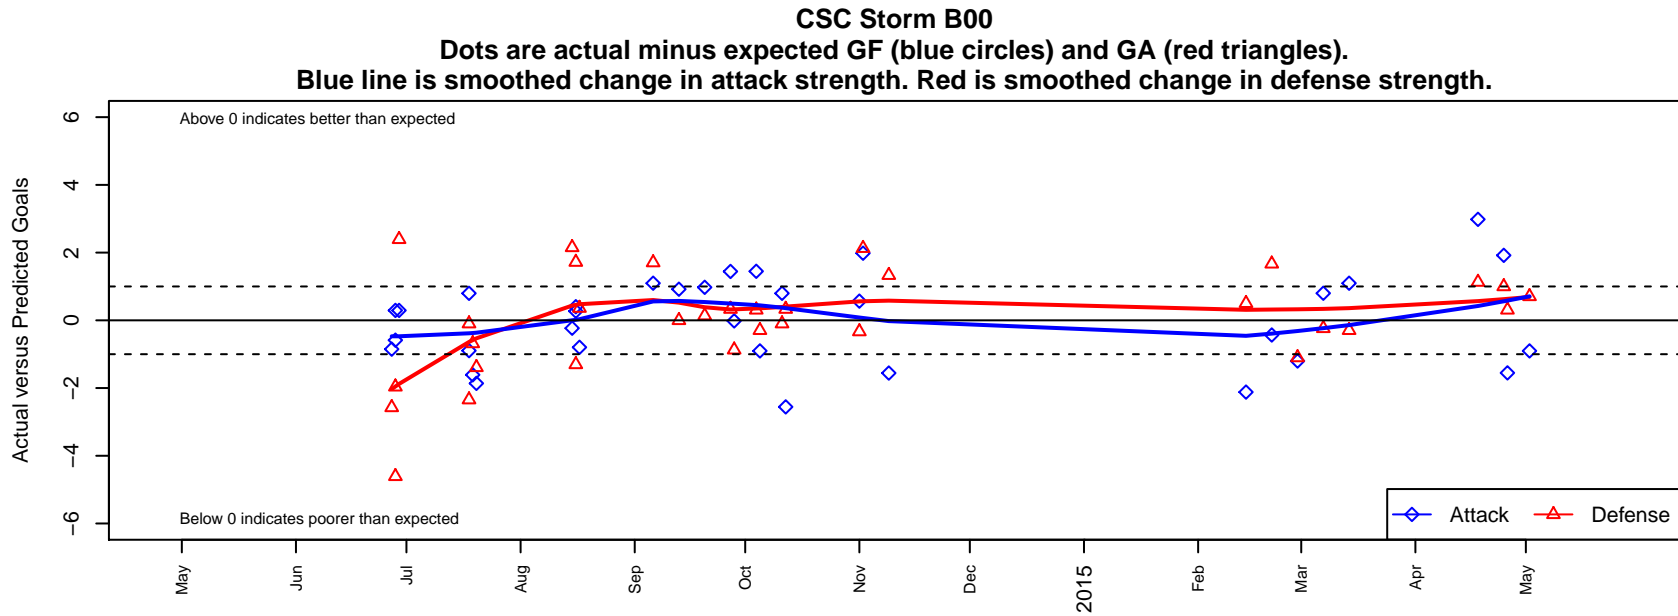

# CSC Storm B00

Corvallis SC Storm  
 Corvallis, OR  
 B00 total strength=1086  
 attack=3.53 defense=2.05  
 fall league = PTT-B B00 Championship  
 spr league = Spr OYS B00 Div 1  
 notes= Corvallis United SC and Valley FC merge

**attack and defense variance (black dot)  
relative to other teams  
and top 10 in region**

**attack and defense rating  
relative to others at age  
and all opponents in last 13 months**

**Performance relative to 13 month average**