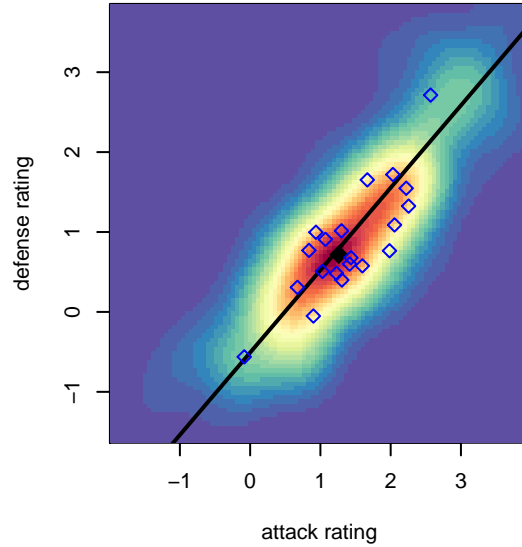

# CSC Storm B00

Corvallis SC Storm  
 Corvallis, OR  
 B00 total strength=1086  
 attack=3.53 defense=2.05  
 fall league = PTT-B B00 Championship  
 spr league = Spr OYS B00 Div 1  
 notes= Corvallis United SC and Valley FC merge

alt names used:  
 CSC Storm U14 Boys  
 Corvallis SC U14B  
 Corvallis SC Storm  
 Corvallis SC 00B  
 Corvallis SC 00B  
 Corvallis SC 00B

Venues played:  
 2014 Capital Cup BU14 Gold  
 2014 Beaverton Cup BU14 Silver  
 2014 Mt Hood Challenge U14  
 2014 PTT-B B00 Championship  
 2014 OYS Presidents Cup B00  
 2014 Spr OYS B00 Division 1

**attack and defense variance (black dot)  
relative to other teams  
and top 10 in region**

**attack and defense rating  
relative to others at age  
and all opponents in last 13 months**

**Performance relative to 13 month average**