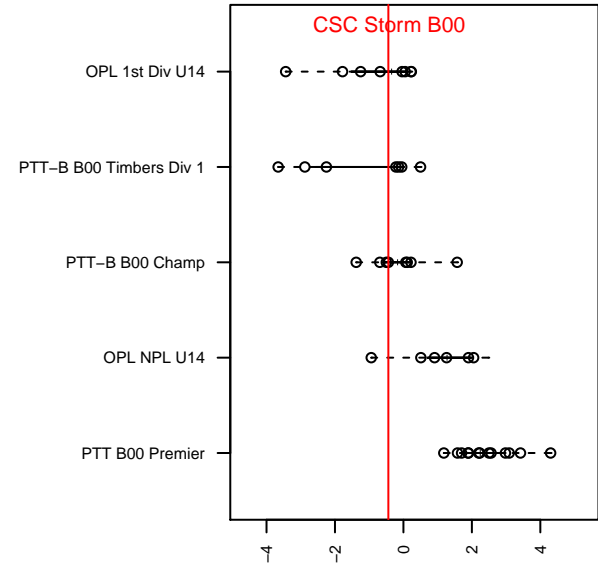

# CSC Storm B00

Corvallis SC Storm  
 Corvallis, OR  
 B00 total strength=1086  
 attack=3.53 defense=2.05  
 fall league = PTT-B B00 Championship  
 spr league = Spr OYS B00 Div 1  
 notes= Corvallis United SC and Valley FC merge

alt names used:  
 CSC Storm U14 Boys  
 Corvallis SC U14B  
 Corvallis SC Storm  
 Corvallis SC 00B  
 Corvallis SC 00B  
 Corvallis SC 00B

Venues played:  
 2014 Capital Cup BU14 Gold  
 2014 Beaverton Cup BU14 Silver  
 2014 Mt Hood Challenge U14  
 2014 PTT-B B00 Championship  
 2014 OYS Presidents Cup B00  
 2014 Spr OYS B00 Division 1

**attack and defense variance (black dot)  
relative to other teams  
and top 10 in region**

**attack and defense rating  
relative to others at age  
and all opponents in last 13 months**

**Performance relative to 13 month average**